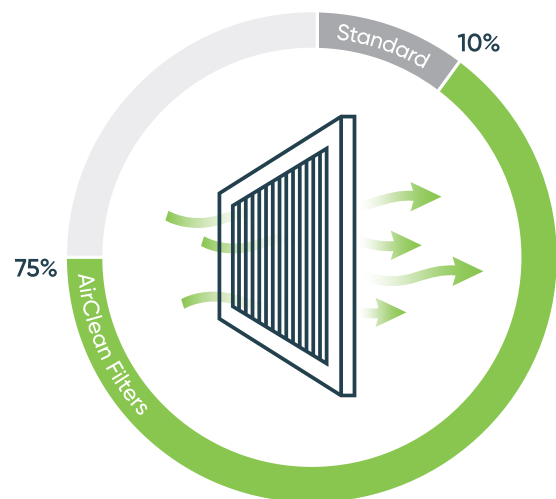

Efficiency

Helps maintain a cleaner indoor unit coil/heat exchange which improves the performance and extends the life of the unit as well as reduce energy consumption.

Sensitive Choice

AirClean Filters™ are approved by the National Asthma Council Australia's Sensitive Choice® program and carry the blue butterfly symbol, indicating the product has been identified as potentially beneficial for people affected by asthma and allergies. AirClean Filters™ are the only disposable filter brand for (ducted residential and commercial) Heating, Ventilation Air Conditioning (HVAC) applications, to be recognised by the Sensitive Choice program for superior air filtration.

Important Features

- ✓ Up to 70% more pleats when compared to V-form panel filters achieving a greater dust holding capacity with the lowest pressure drop
- ✓ Hot melt sealed into frame for maximum filter efficiency – eliminates air bypass
- ✓ Superior surface area/pressure drop
- ✓ Longer filter life
- ✓ Disposable
- ✓ Safer and more hygienic for the installer

Airflow Efficiency Comparison

AIRCLEAN FILTERS HAVE
65% MORE **AIRFLOW EFFICIENCY**
THAN STANDARD FILTERS

Description

The AirClean high efficiency filters are rated G4 to EN779:2012, AS1324.2 and are suitable for residential and commercial variable air volume systems. The operating face velocity ranges are from 0 to 2.54m/sec and can be used for air conditioning, heating or ventilation.